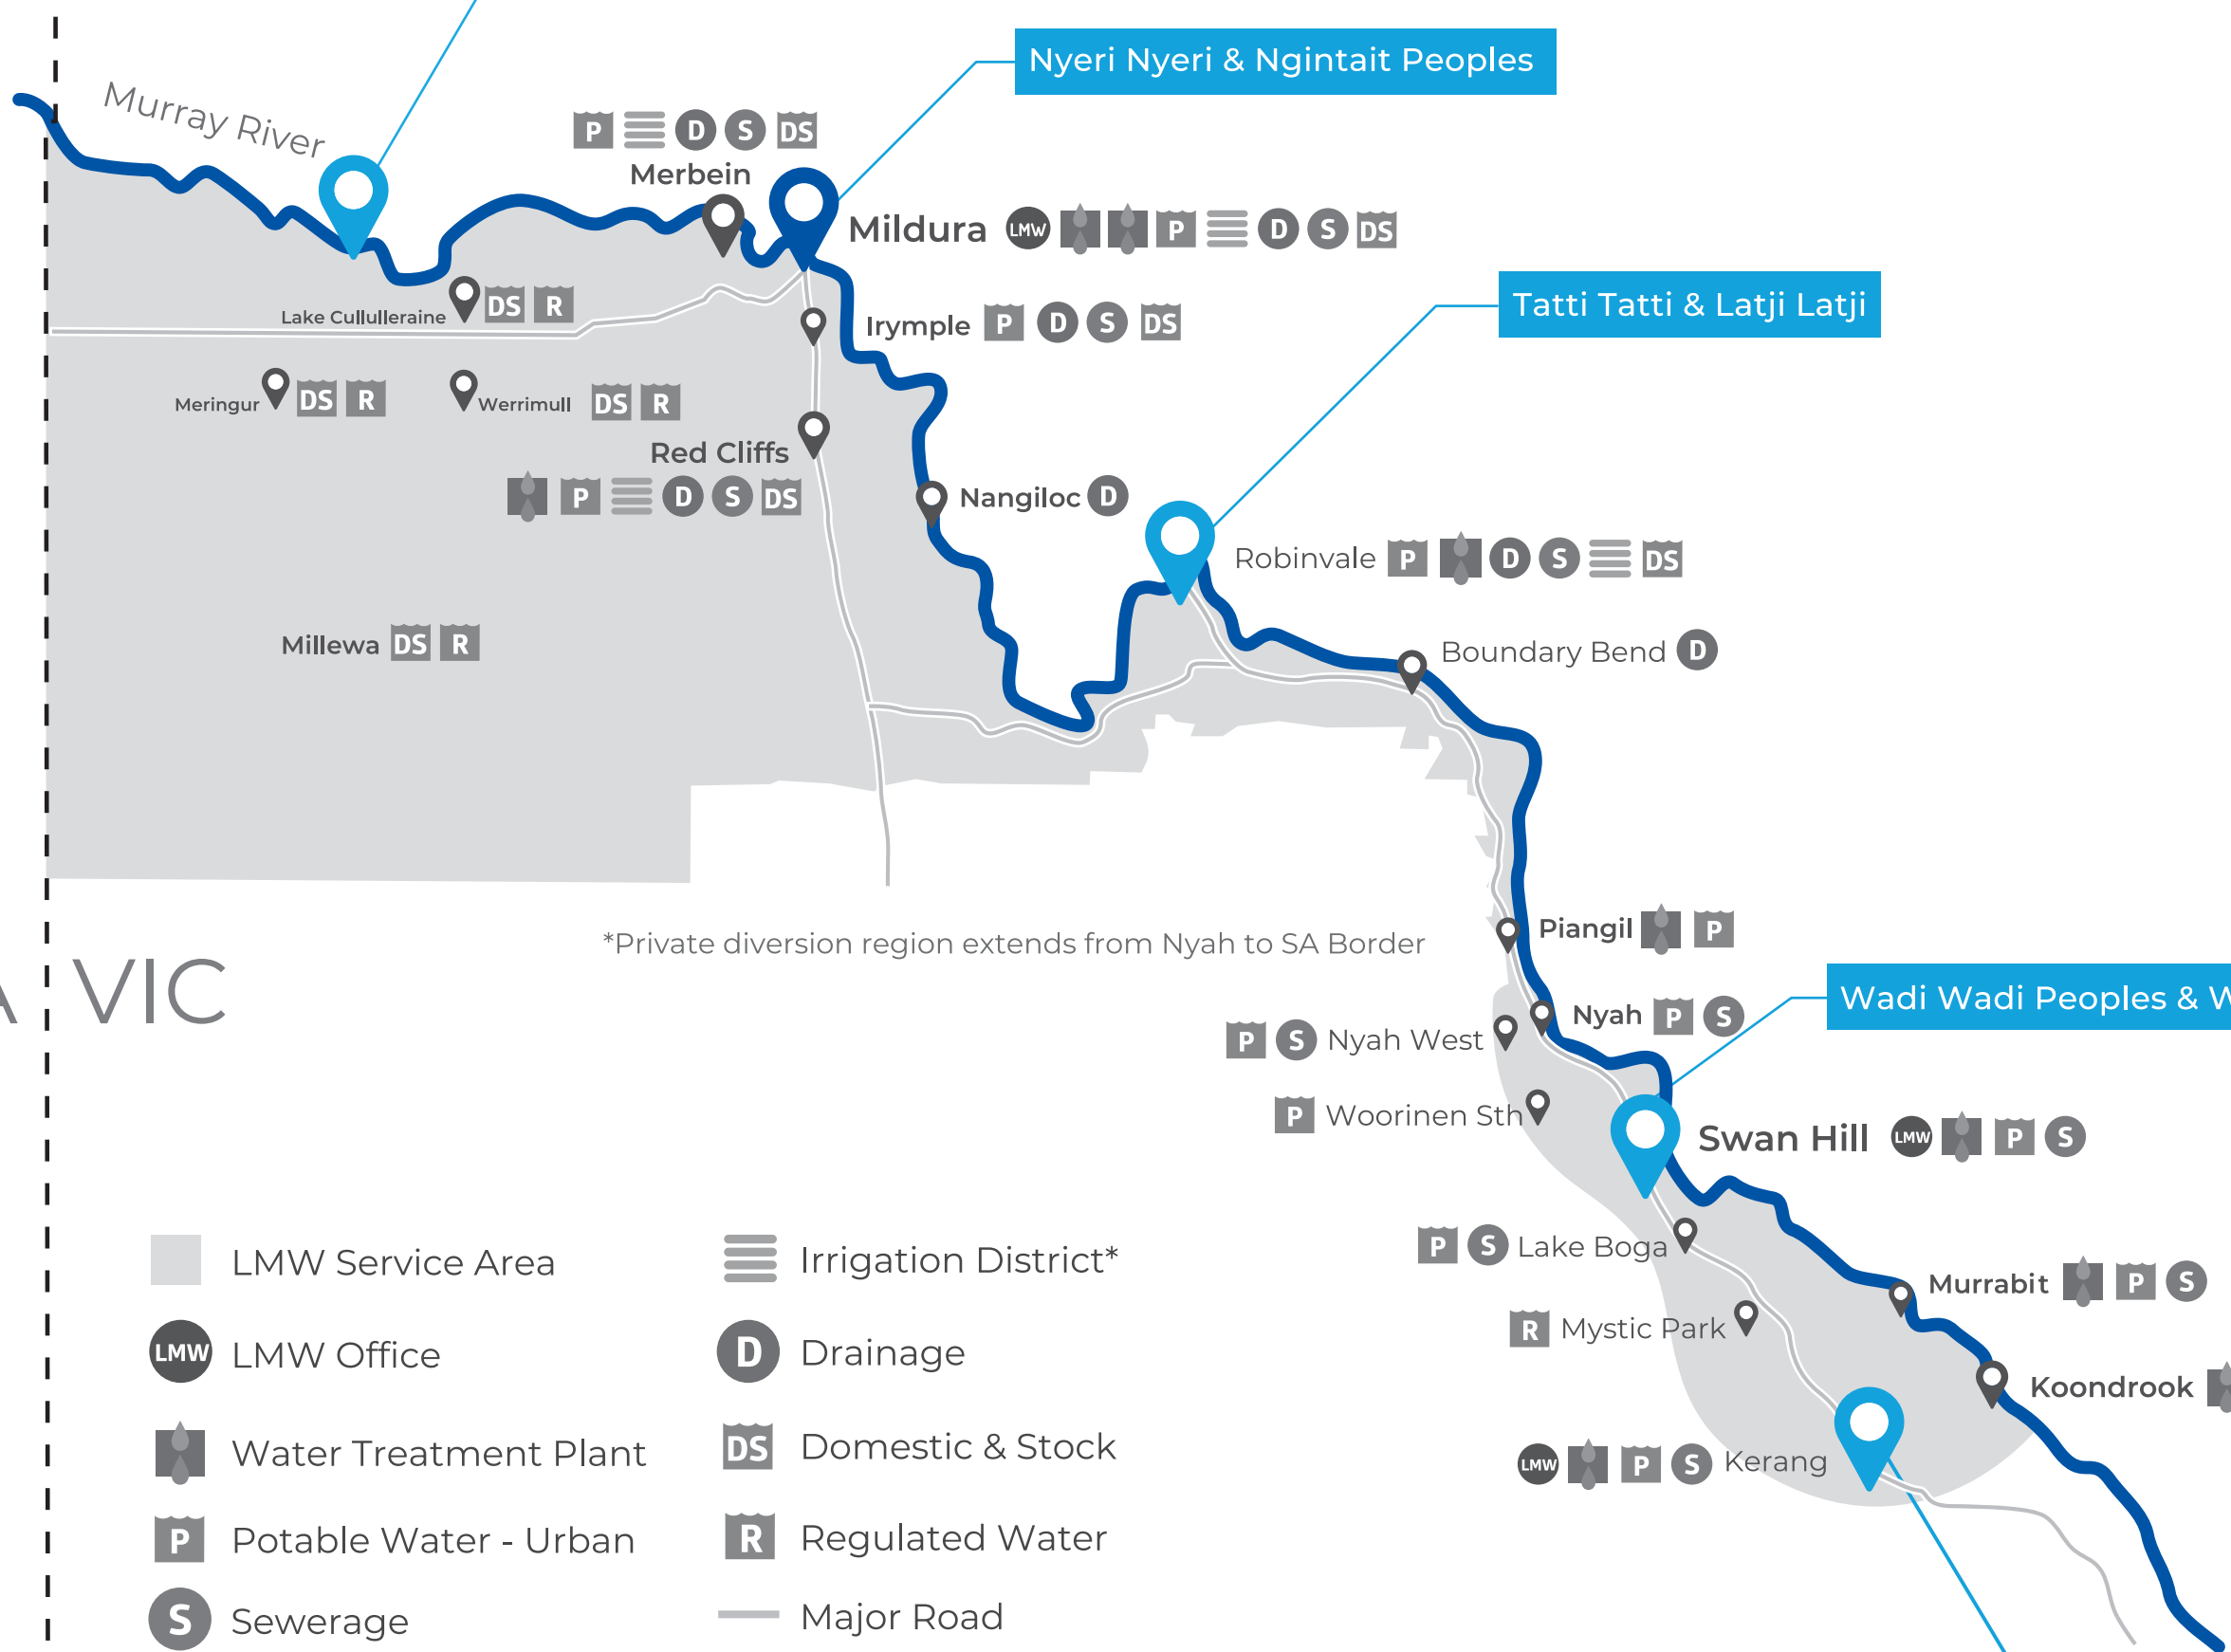

NSW

Wergaia Peoples

Nyeri Nyeri & Ngintait Peoples

Tatti Tatti & Latji Latji

Wadi Wadi Peoples & Wamba Wamba Peoples

Barapa Barapa Peoples & Wamba Wamba Peoples

SA VIC

\*Private diversion region extends from Nyah to SA Border

- LMW Service Area
- LMW Office
- Water Treatment Plant
- Potable Water - Urban
- Sewerage
- Irrigation District\*
- Drainage
- Domestic & Stock
- Regulated Water
- Major Road

Disclaimer: Locations are indicative only