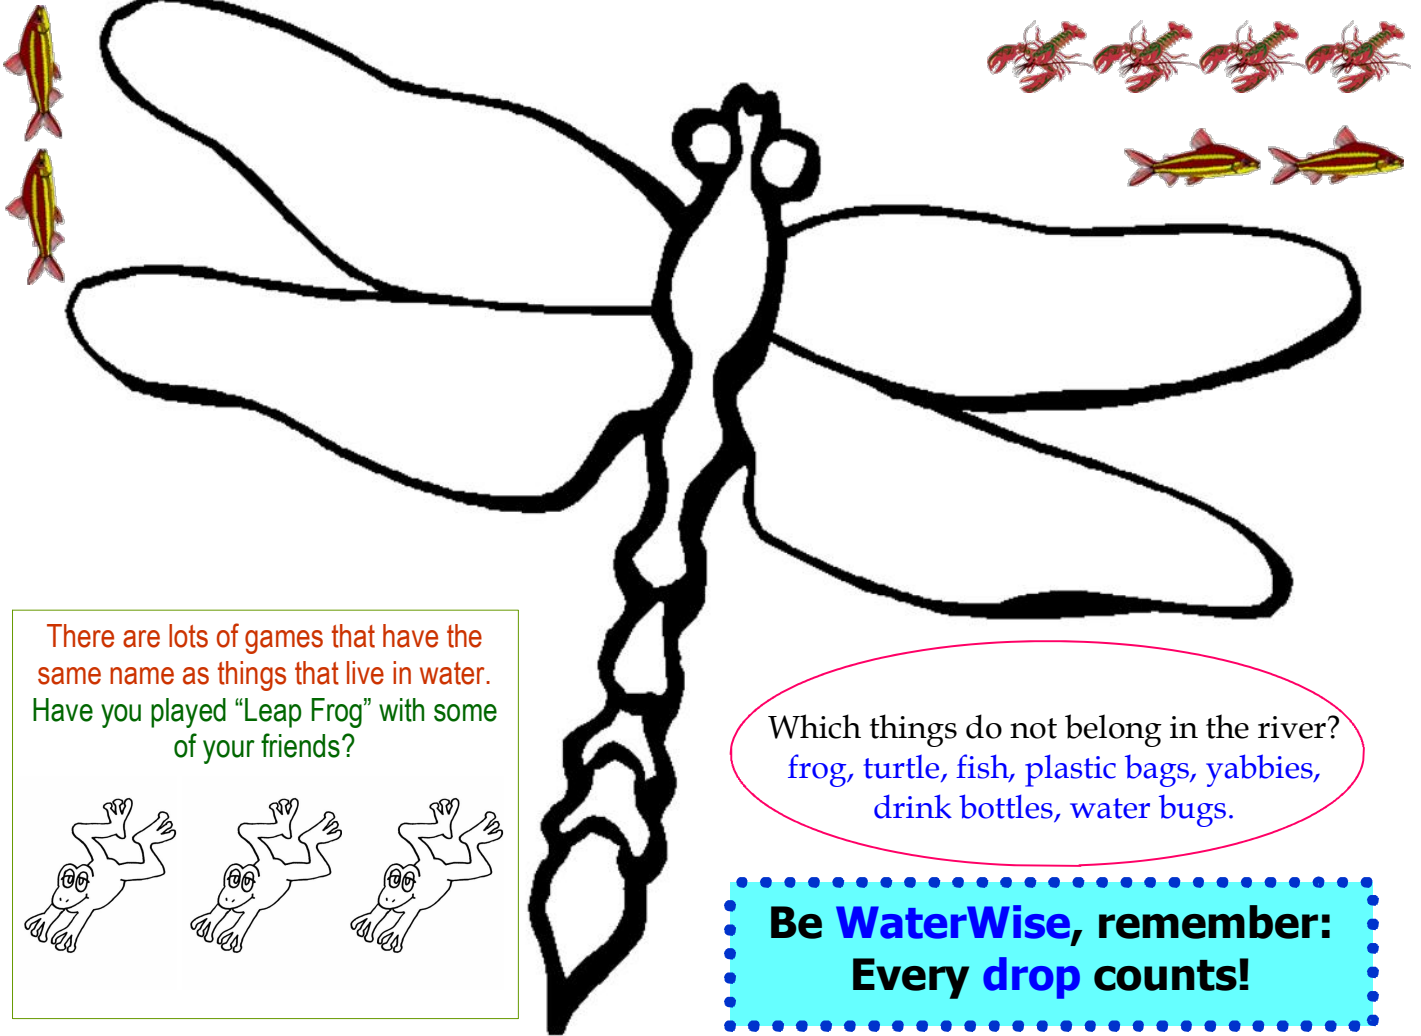

This activity sheet is all about our rivers. There are things to colour, things to find, activities for you to do at home and much more!

There are lots of birds, animals, fish, plants and insects that live in (and around) our rivers. Write down the names of as many of these as you can think of inside the dragonfly's wings. Then colour your dragonfly in.

There are lots of games that have the same name as things that live in water. Have you played "Leap Frog" with some of your friends?

Which things do not belong in the river?
frog, turtle, fish, plastic bags, yabbies,
drink bottles, water bugs.

**Colour your turtle in
bright colours.**

Being WaterWise is a Winner!

Here is a picture of some things that live in and around the river. You might find these in your backyard too! If you colour in the picture, using the colours below, you will discover what they are!

You could make:

- a nature collage featuring the river or something that lives in it (collect leaves, feathers, bark, twigs, pebbles, sand to make your picture)
- a river-related "Litter Critter". Use things that you would normally throw away or recycle (eg: a fish using an old drink bottle as the body, a turtle using a small cardboard box for his body)
- a board game about the river and all the things that need the river to survive (lose points for polluting the river, earn points for looking after the river and saving water)
- Up a song or poem about the river, or something that lives in the river (a fish, turtle, trees on the river bank, yabbies, water bugs)